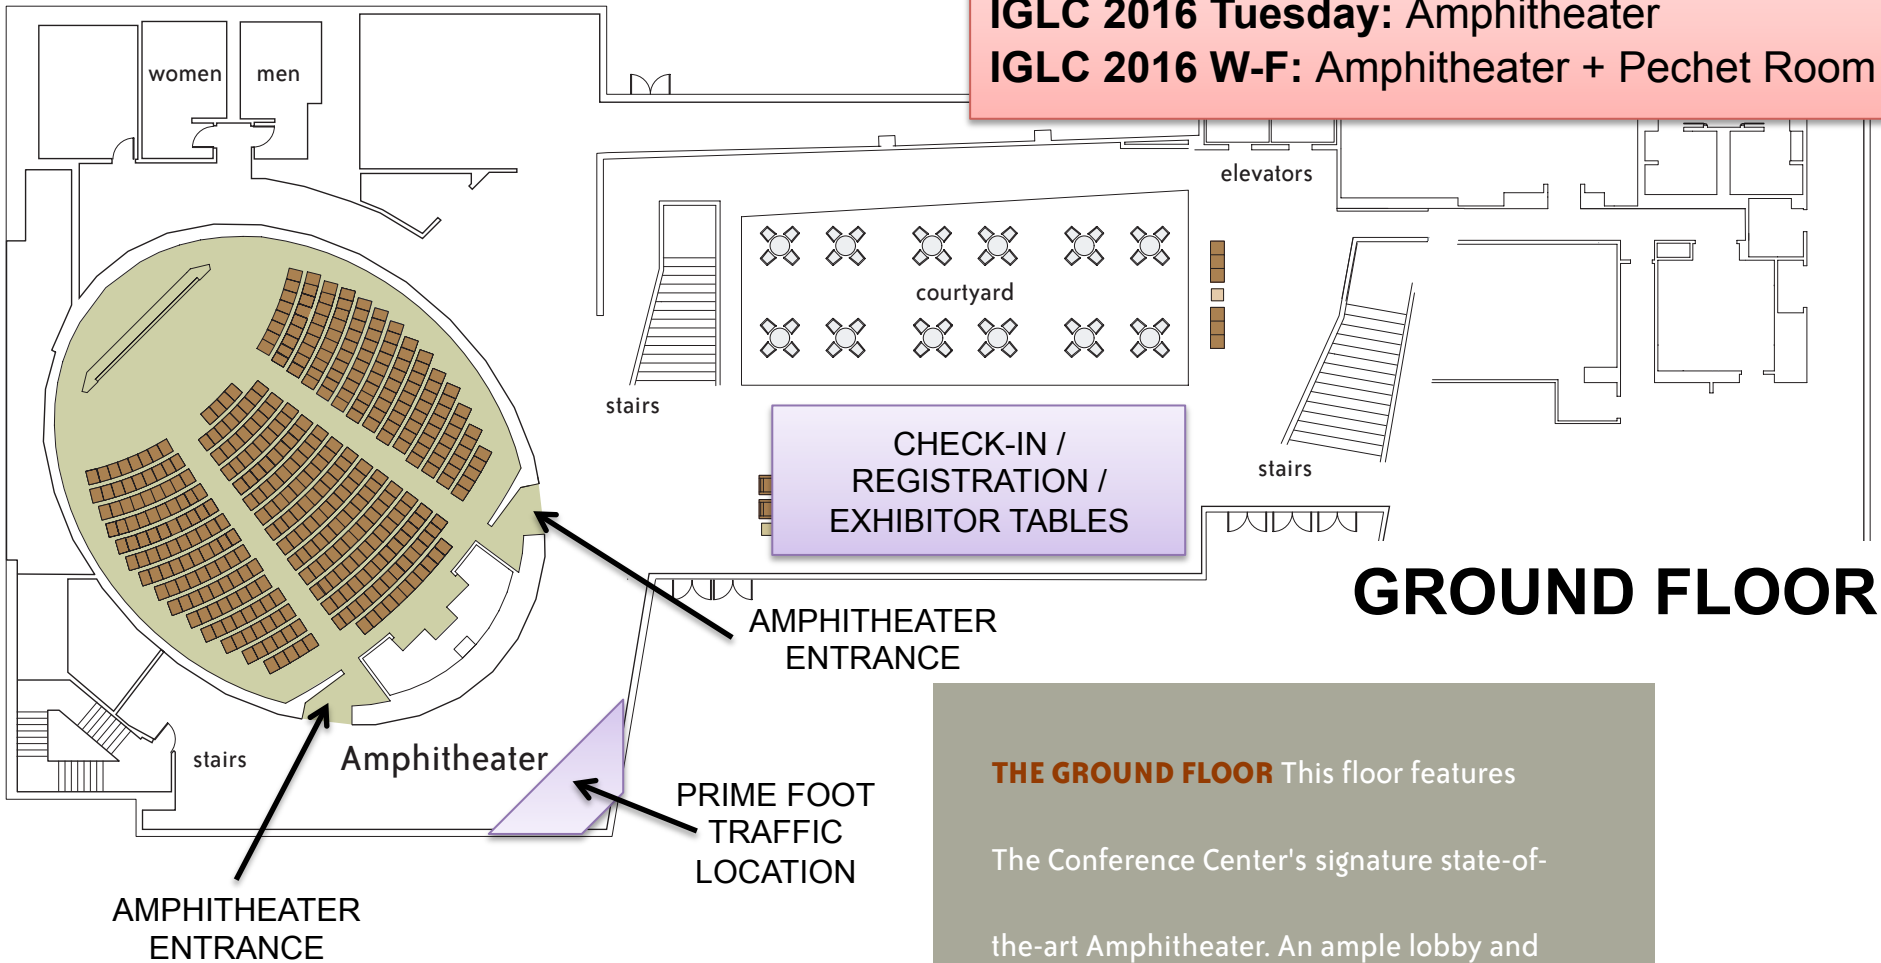

IGLC 2016 M-F: Check-in / Registration + Exhibitor Tables on Ground Floor
IGLC 2016 Tuesday: Amphitheater
IGLC 2016 W-F: Amphitheater + Pechet Room

GROUND FLOOR

THE GROUND FLOOR This floor features the Conference Center's signature state-of-the-art Amphitheater. An ample lobby and interior courtyard provide a welcoming setting for reception and registration.

3D view of lobby space (check-in/registration / exhibitor tables)
<http://www.theconfcenter.hms.harvard.edu/floor/lobby/index.html>